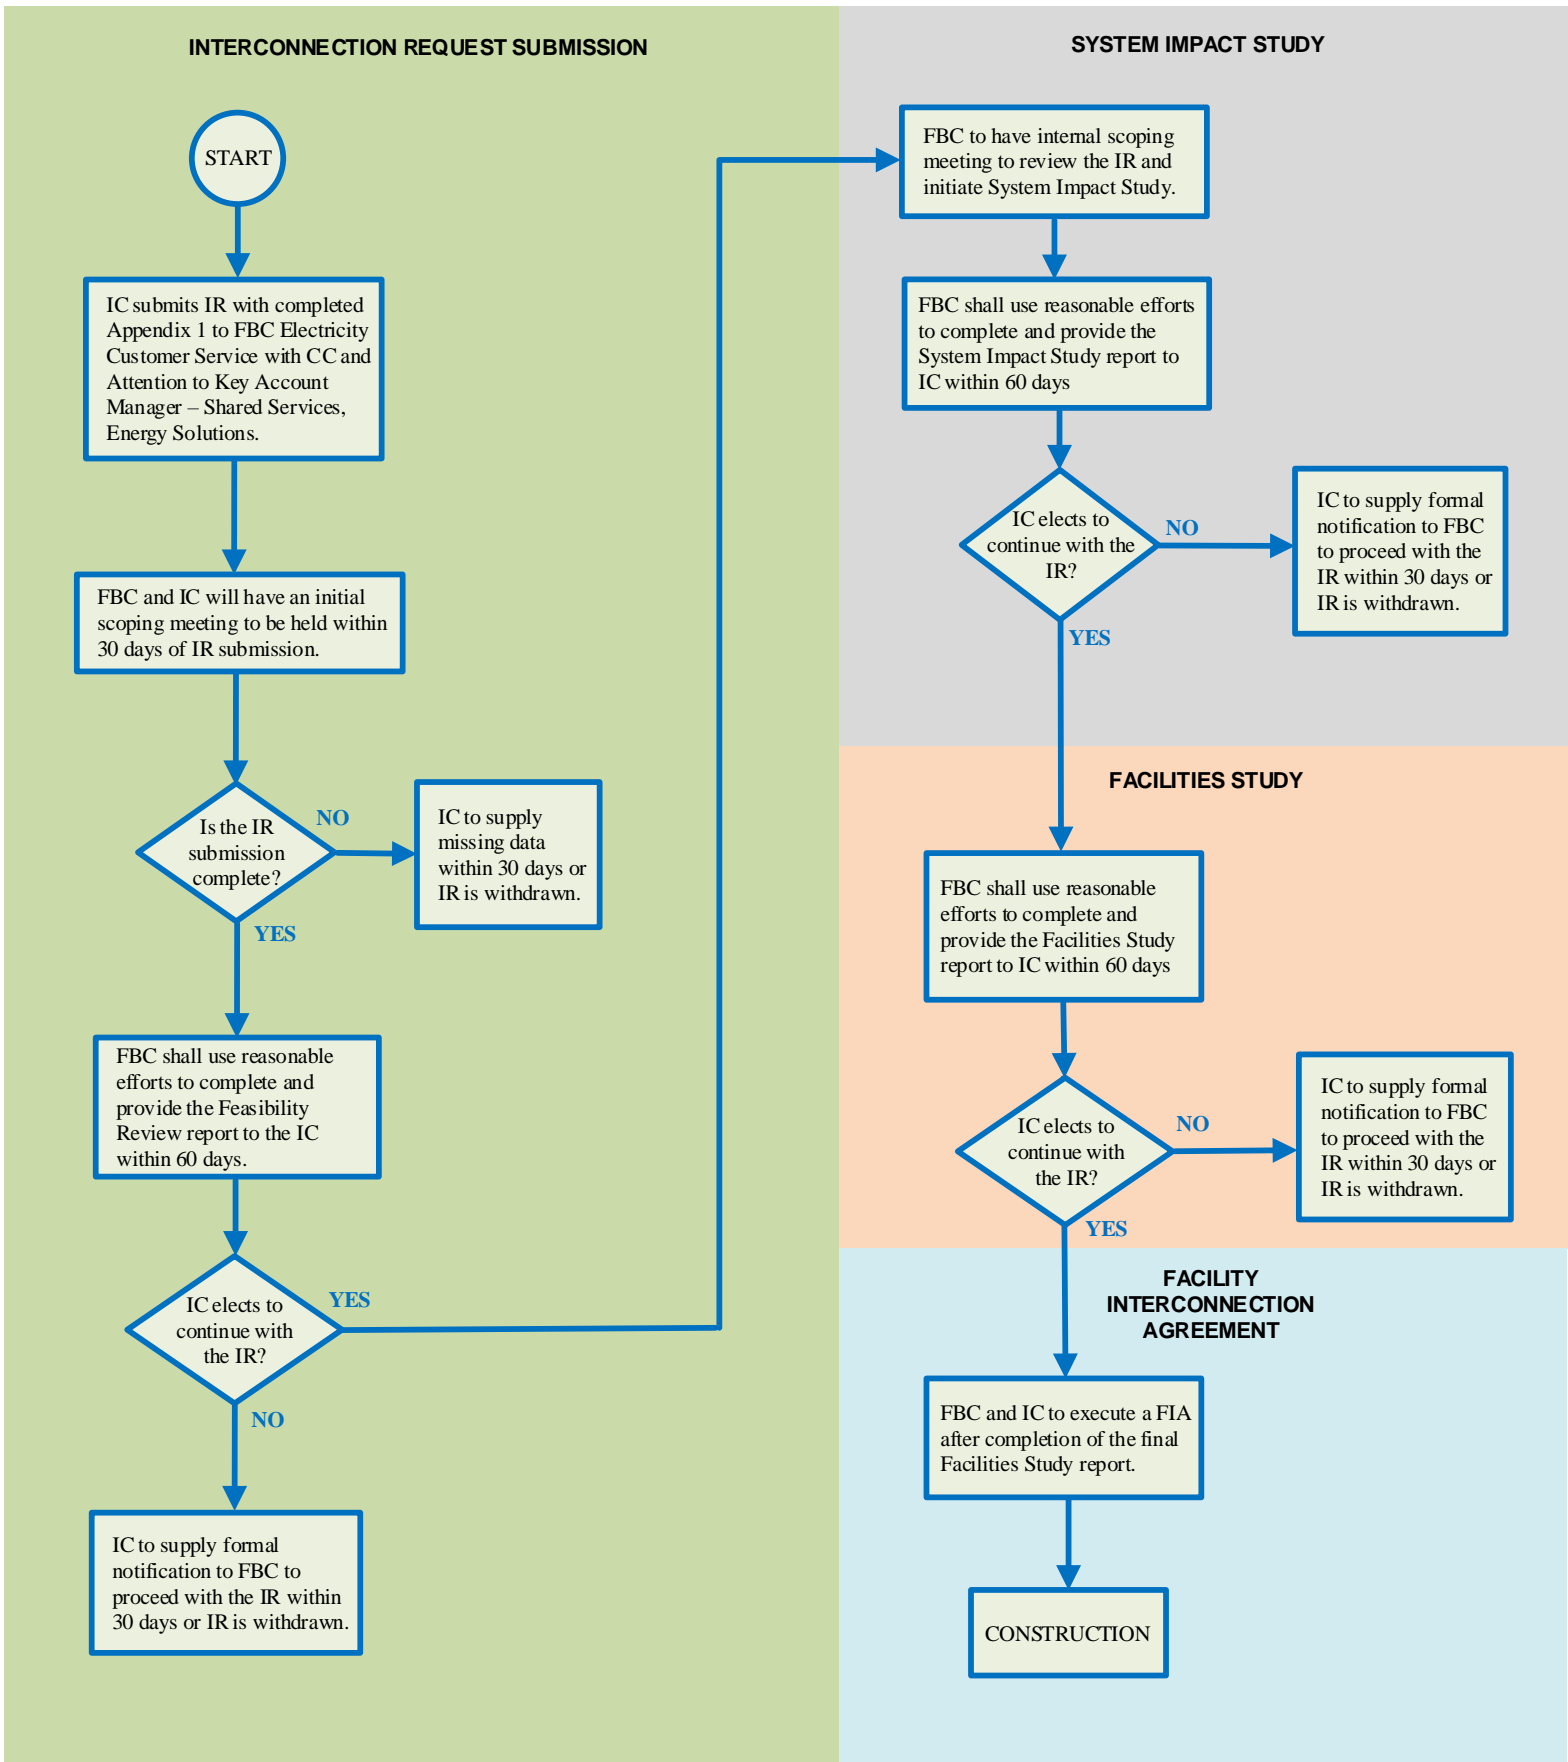

FORTISBC STANDARD FACILITY INTERCONNECTION PROCEDURES

ALL REFERENCES ARE FROM FORTISBC DOCUMENT "FACILITY CONNECTION REQUIREMENTS"

IR = INTERCONNECTION REQUEST
IC = INTERCONNECTION CUSTOMER

FBC = FORTISBC
FIA = FACILITY INTERCONNECTION AGREEMENT