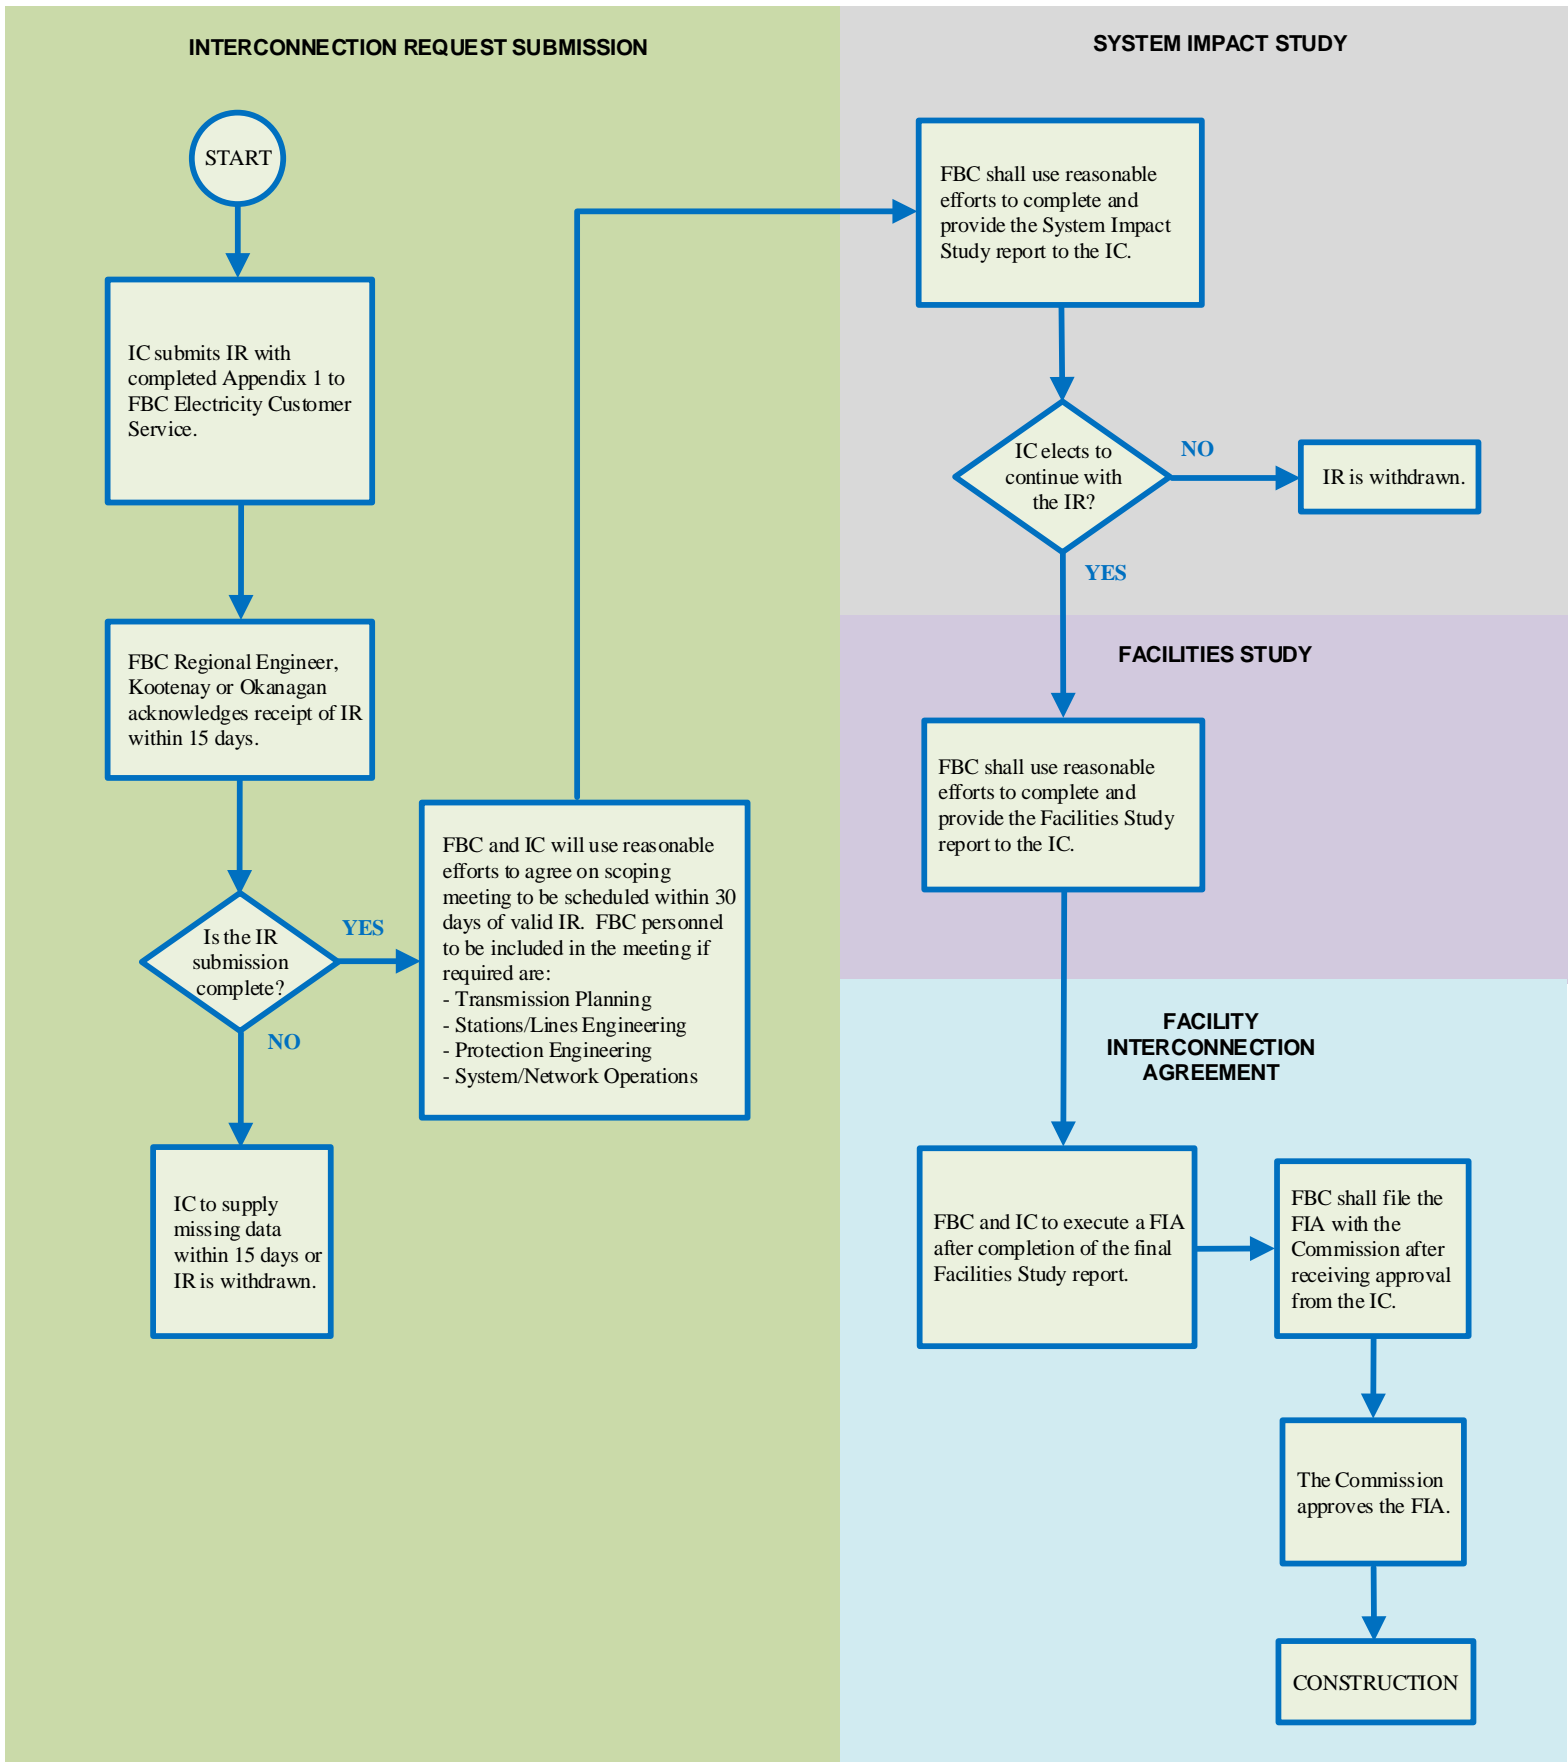

FORTISBC STANDARD FACILITY INTERCONNECTION PROCEDURES

ALL REFERENCES ARE FROM FORTISBC DOCUMENT "FACILITY CONNECTION REQUIREMENTS"

IR = INTERCONNECTION REQUEST
IC = INTERCONNECTION CUSTOMER

FBC = FORTISBC
FIA = FACILITY INTERCONNECTION AGREEMENT